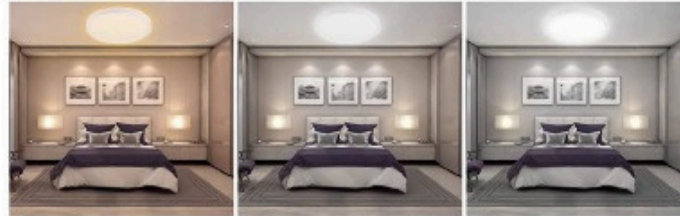

Sky Bright Slim Line

Warm White

Neutral Light

Daylight White

Front light color temperature
3000K 4000K and 5000K adjustable