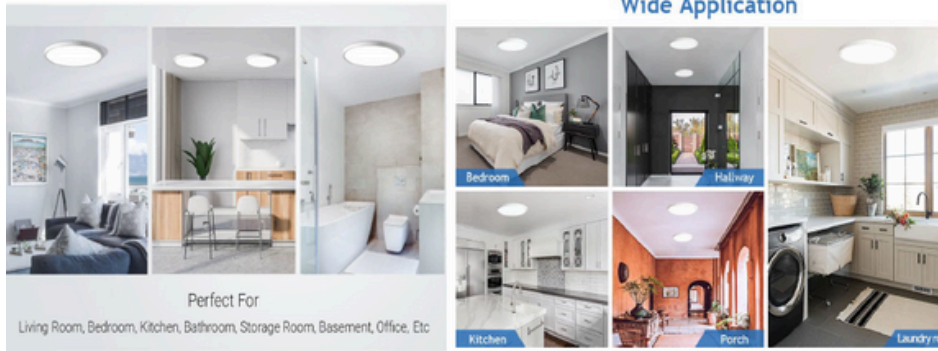

Sky Bright Slim Line