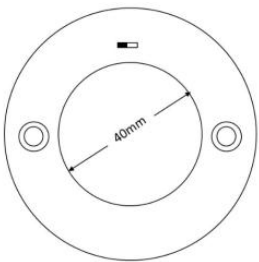

Velo S

Description:

Ultra-thin flush/surface mount CCT LED puck lights offer sleek design and color-changing versatility. Perfect for under-cabinet lighting, they adjust from warm to cool white, creating a modern and adaptable lighting solution.

Model: PKLU903122CWD

Optical:

CCT:	CCT Tunable: 30K - 40K Or Customized
Lumen out put:	240LM
LED Type:	2835 SMD
CRI:	>90Ra

Electrical:

Rated Power:	3W
Input voltage:	12V DC
Beam angle:	120°

Life:

Lifespan:	50,000
Warranty:	2 Years

General:

Dimmable Solution:	Dimmable
IP:	IP20
Finish color Availability:	White/ Black/ Brush Nickel
Type:	IC