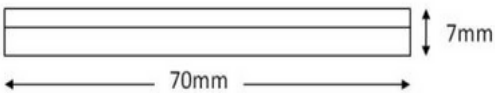

Velo S

Description:

Ultra-thin flush/surface mount CCT LED puck lights offer sleek design and color-changing versatility. Perfect for under-cabinet lighting, they adjust from warm to cool white, creating a modern and adaptable lighting solution.

Model: PKLU903122CWD

Optical:

CCT:	CCT Tunable: 30K - 40K Or Customized
Lumen out put:	240LM
LED Type:	2835 SMD
CRI:	>90Ra

Electrical:

Rated Power:	3W
Input voltage:	12V DC
Beam angle:	120°

Life:

Lifespan:	50,000
Warranty:	2 Years