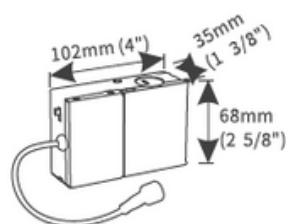

General:

Dimmable Solution: 5%-100% dimming capability
IP: IP44
Operating temperature: -40°C~40°C(-4°F~105°F)
Finish color Availability: White, Black
Certification: ETL, Energy Star, FCC
Type: IC