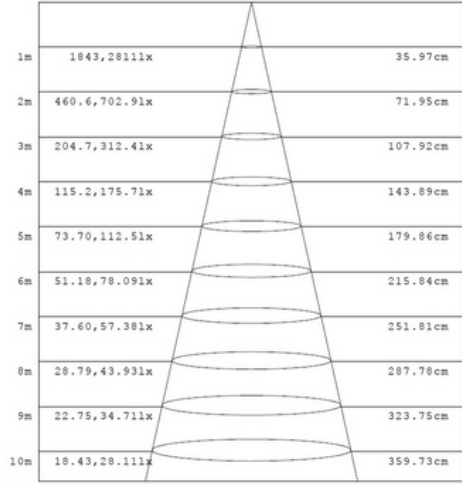

**Model: DNLGS07C3205CXXLP**

**Optical:**

CCT: 5CCT Tunable  
Lumen out put: 560LM  
Lumen Efficacy: 80LM/W  
LED Type: COB  
CRI: ≥80

**Electrical:**

Rated Power: 7W  
Input voltage: 100-130V 60HZ  
Beam angle: 36°

### PHOTOMETRY

Luminous Intensity Distribution Diagram - At 3000K:

Flux out: 218.7 lm

Note: The Curves Indicate the illuminated Area and the Average illumination When the Luminaire is a Different Distance At 3000K