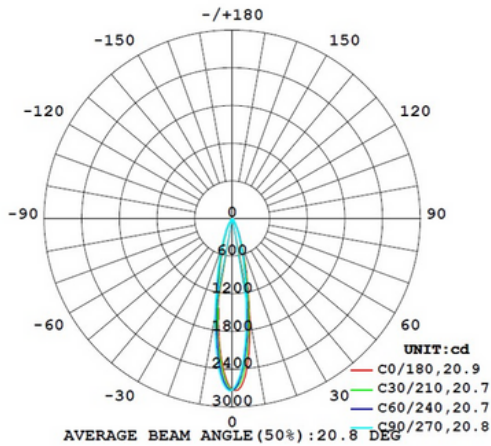

**Model: DNLGS07C3205CXXLP**

**Optical:**

CCT: 5CCT Tunable  
Lumen out put: 560LM  
Lumen Efficacy: 80LM/W  
LED Type: COB  
CRI: ≥80

**Electrical:**

Rated Power: 7W  
Input voltage: 100-130V 60HZ  
Beam angle: 36°

### PHOTOMETRY

Luminous Intensity Distribution Diagram - At 3000K:

Flux out: 218.7 lm

Note: The Curves Indicate the illuminated Area and the Average illumination When the Luminaire is a Different Distance At 3000K