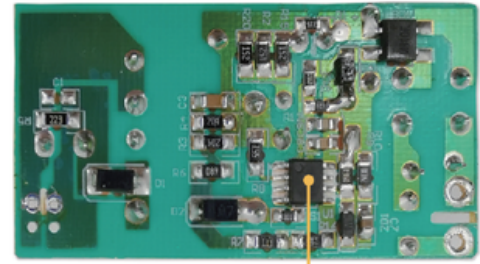

### PHOTOMETRY

Luminous Intensity Distribution Diagram - At 3000K:

Flux out: 218.7 lm

Note: The Curves Indicate the illuminated Area and the Average illumination When the Luminaire is a Different Distance At 3000K

### LED DRIVER: