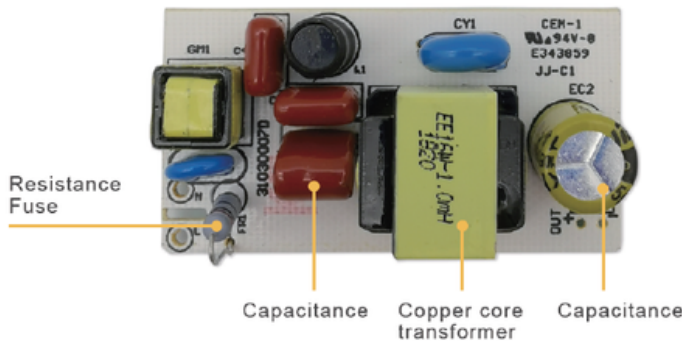

**LumaFlex Gimbal 345S**

**Description:**

This square Gimbal Downlight is a 7 watt 3" lighting fixture for recess retrofit application. It is a high performance, easy to install residential grade downlight solution that offers good light output, energy efficiency and stream lined design, Suitable for damp locations

### PHOTOMETRY

Luminous Intensity Distribution Diagram - At 3000K:

Flux out: 218.7 lm

Note: The Curves Indicate the illuminated Area and the Average illumination When the Luminaire is a Different Distance At 3000K

### LED DRIVER: