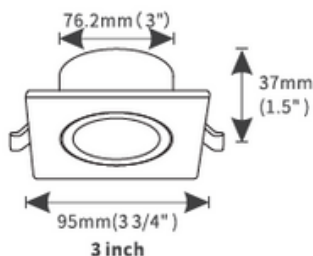

General:

Dimmable Solution: 5%-100% dimming capability
IP: IP44
Operating temperature: -40°C~40°C(-4°F~105°F)
Finish color Availability: White, Black
Certification: ETL, Energy Star, FCC
Type: IC